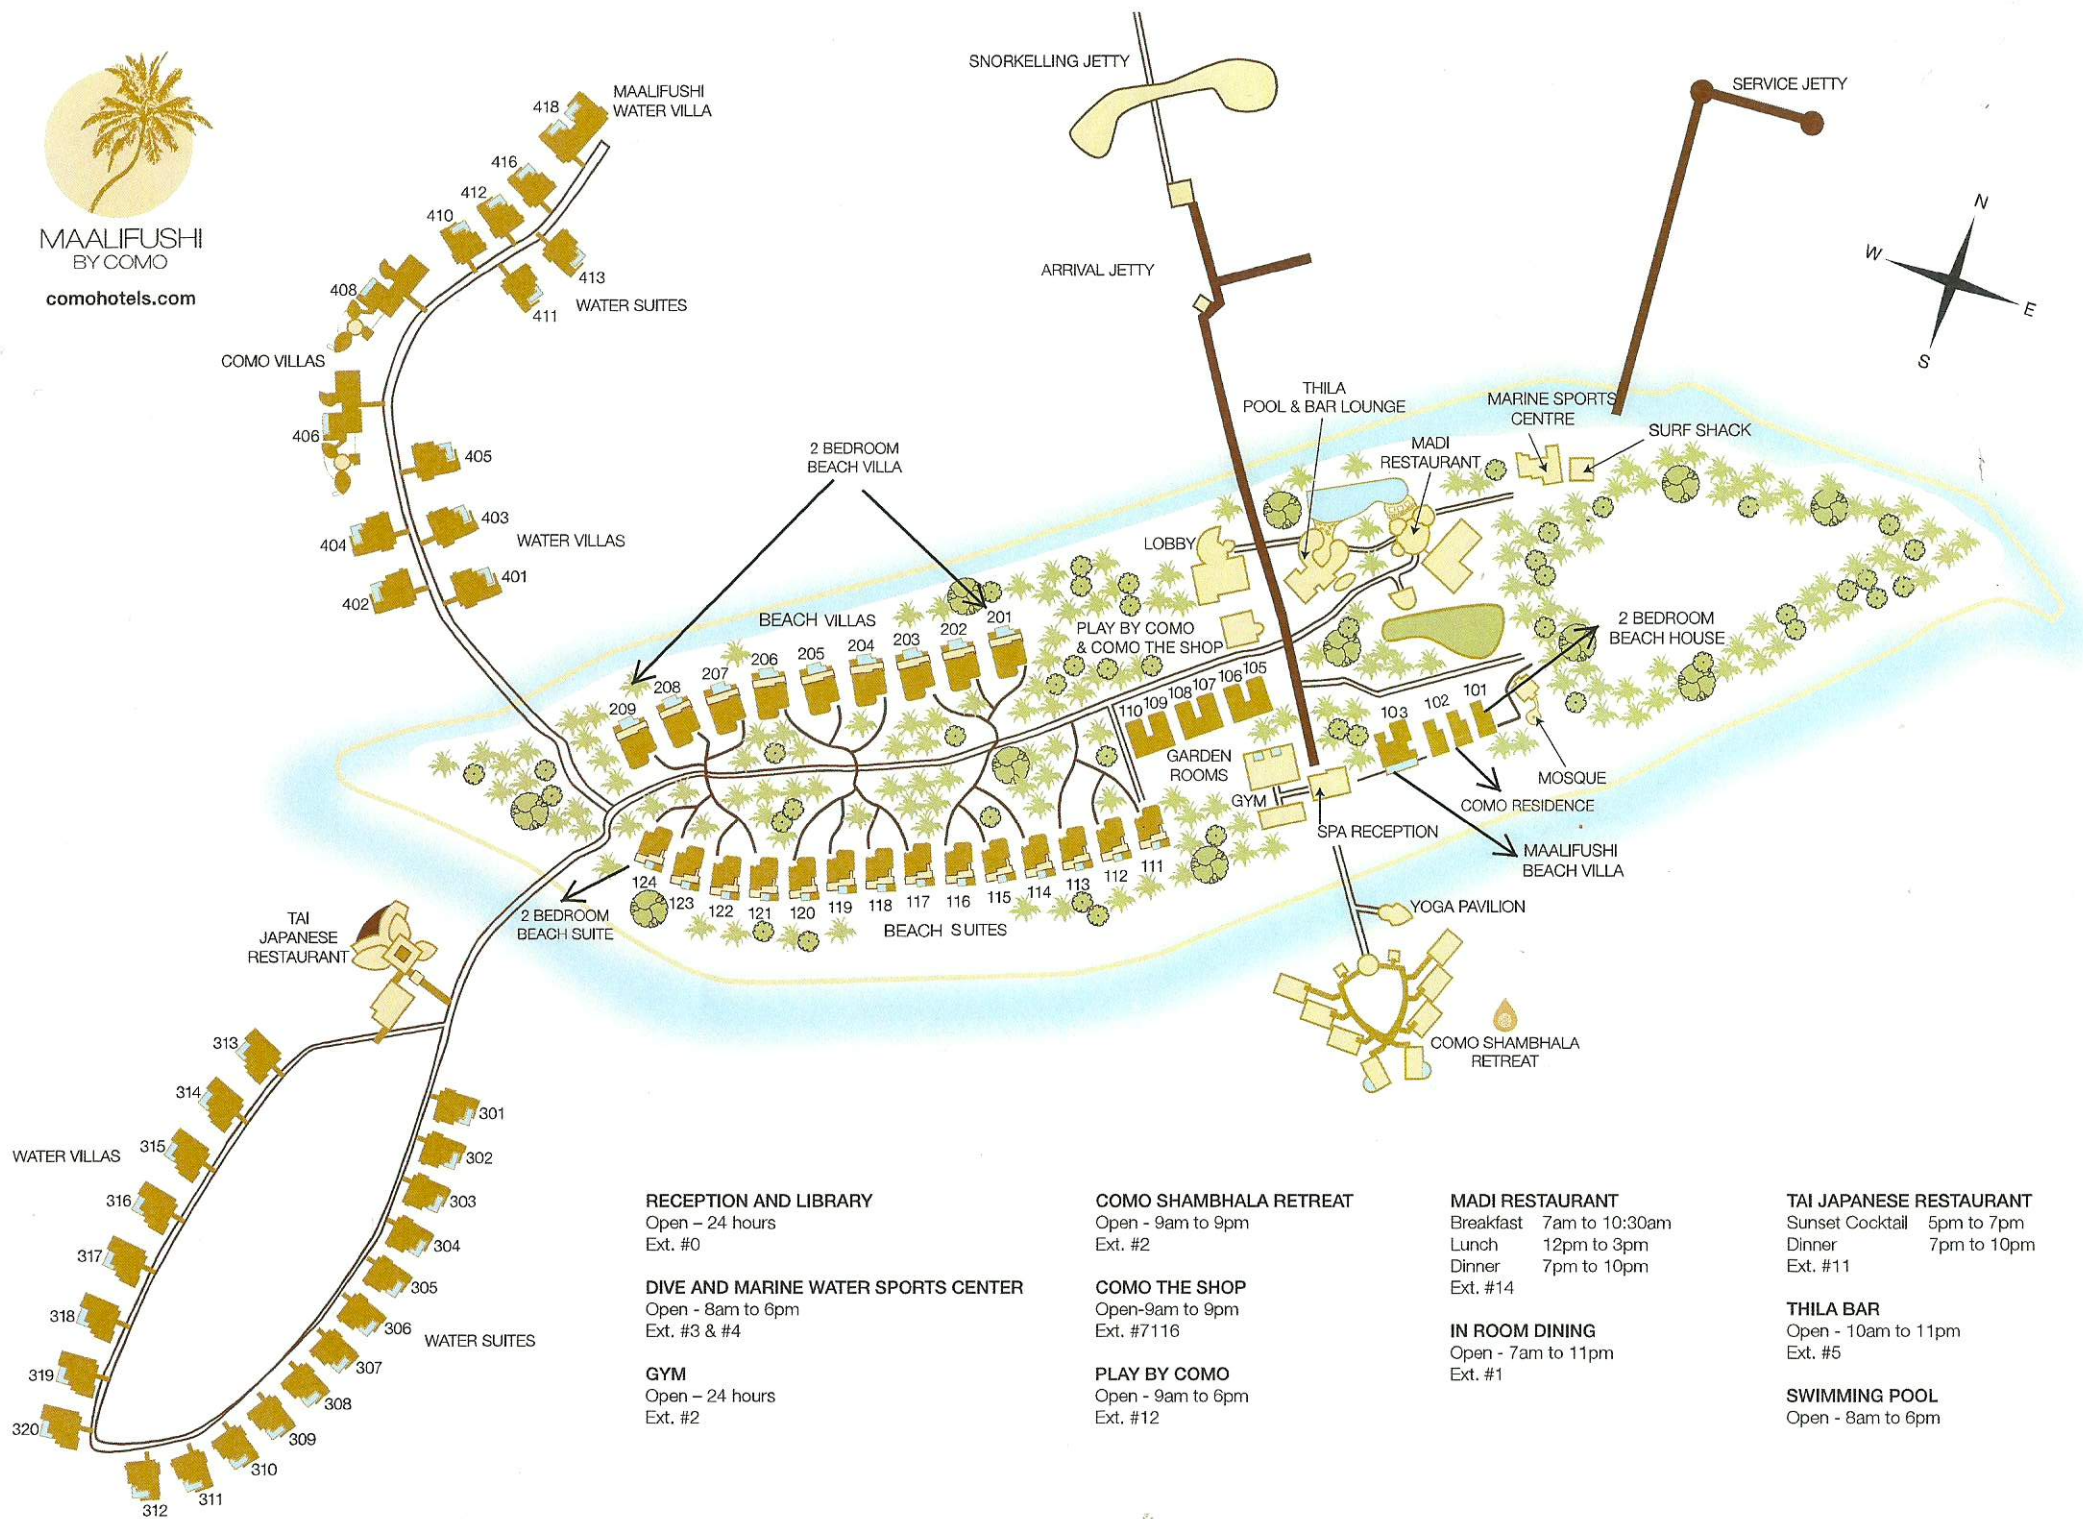

MAALIFUSHI
BY COMO

comohotels.com

RECEPTION AND LIBRARY

Open - 24 hours
Ext. #0

DIVE AND MARINE WATER SPORTS CENTER

Open - 8am to 6pm
Ext. #3 & #4

GYM

Open - 24 hours
Ext. #2

COMO SHAMBHALA RETREAT

Open - 9am to 9pm
Ext. #2

COMO THE SHOP

Open - 9am to 9pm
Ext. #7/116

PLAY BY COMO

Open - 9am to 6pm
Ext. #12

MADI RESTAURANT

Breakfast 7am to 10:30am
Lunch 12pm to 3pm
Dinner 7pm to 10pm
Ext. #14

IN ROOM DINING

Open - 7am to 11pm
Ext. #1

TAI JAPANESE RESTAURANT

Sunset Cocktail 5pm to 7pm
Dinner 7pm to 10pm
Ext. #11

THILA BAR

Open - 10am to 11pm
Ext. #5

SWIMMING POOL

Open - 8am to 6pm