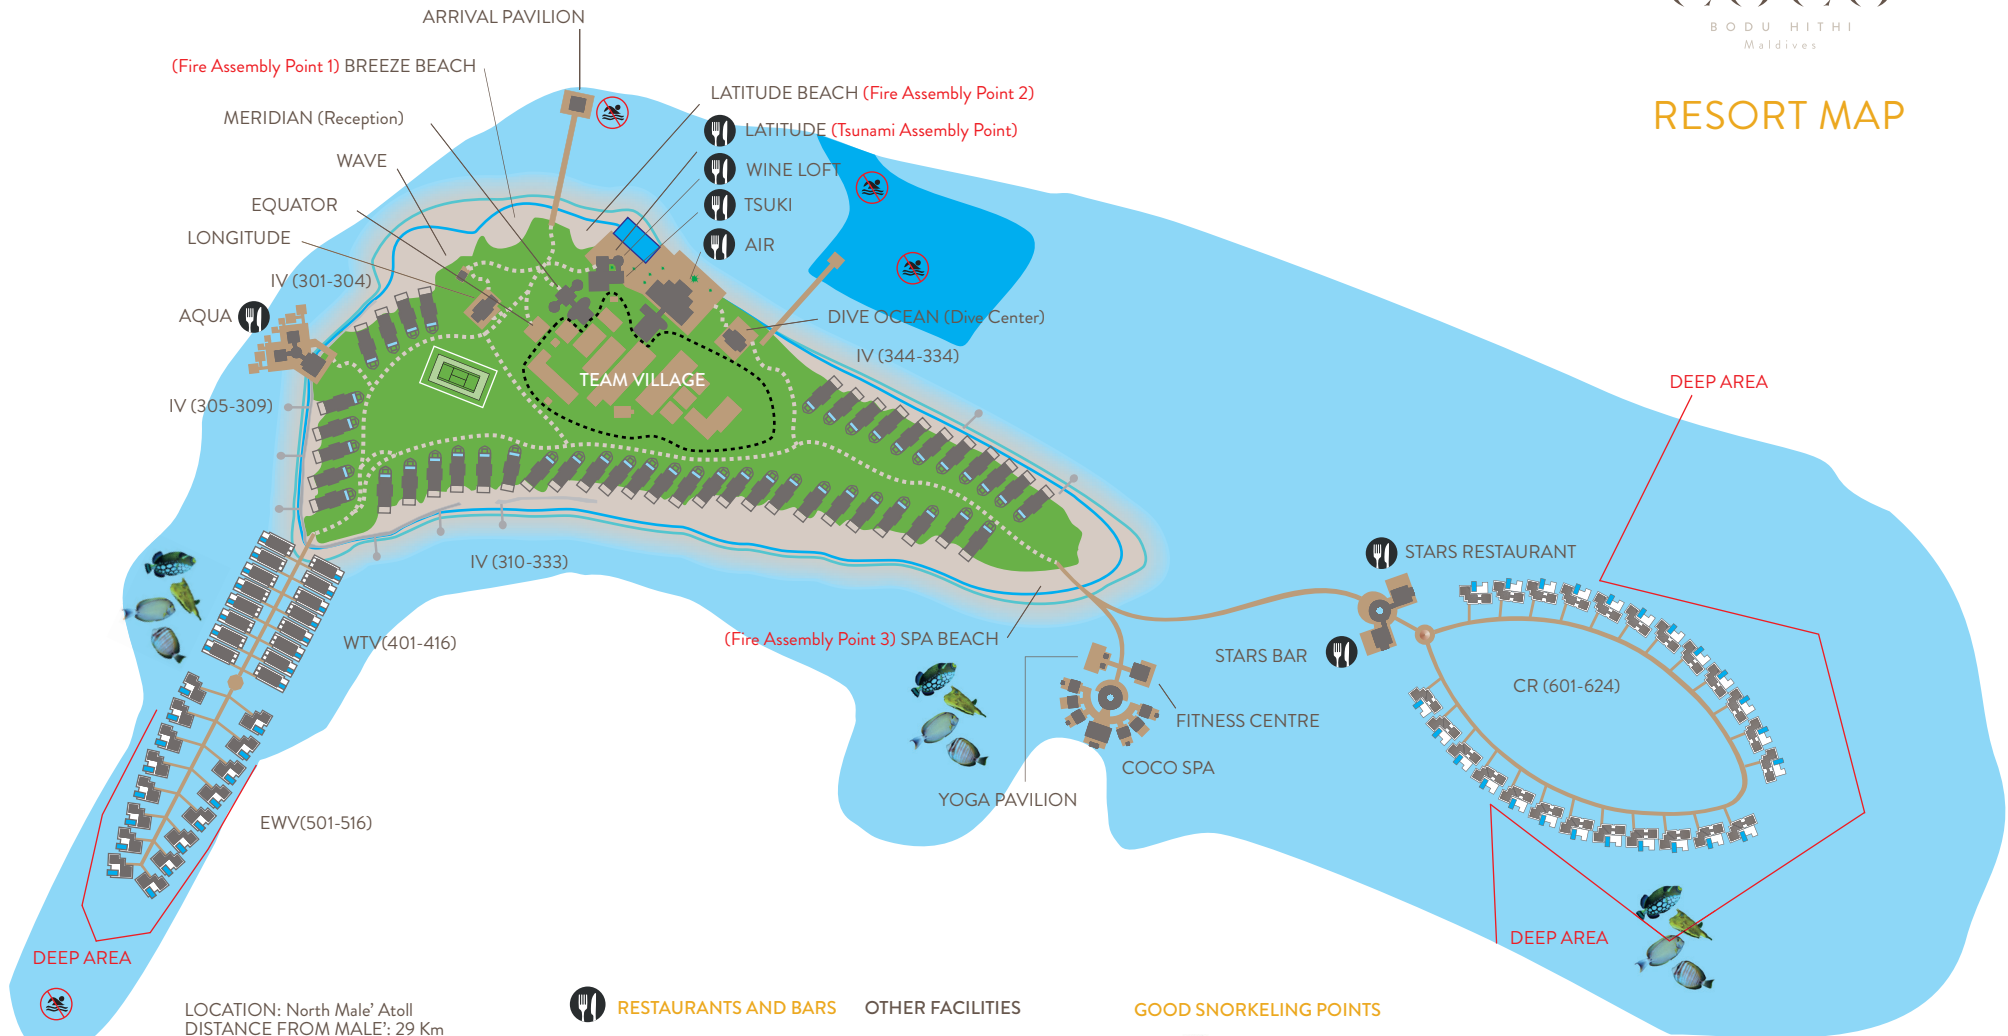

RESORT MAP

LOCATION: North Male' Atoll
DISTANCE FROM MALE': 29 Km
ISLAND SIZE: 60,511 Sq m

ACCOMMODATION

IV: Island Villas (No 301-344)
WTV: Water Villas (No 401-416)
EWV: Escape Water Villas (No 501-516)
CR: Coco Residences (No 601-624)

RESTAURANTS AND BARS

Air (Main Restaurant)
Aqua
Latitude (Main Bar)
Wine Loft
Stars Bar
Stars Restaurant
Tsuki

OTHER FACILITIES

Swimming Pool
Wave - Water Sports
Recreation Center
Dive Center
Tennis Court
Volleyball Court
Coco Spa
Fitness Centre
Longitude: Departure Lounge
Equator - Souvenir Shop

GOOD SNORKELING POINTS

NO SWIMMING